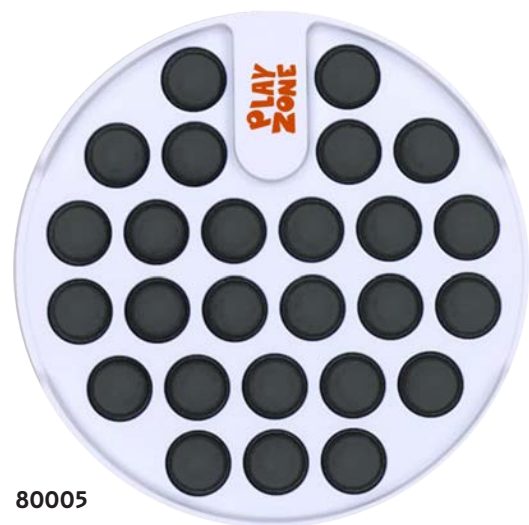

- Shirts -

15 Colors To Choose From

- Hoodies -

5 Colors To Choose From

- Bandanas -

5 Colors To Choose From

80006

- #80006 PUSH POP SQUARE FIDGET GAME**
- Made Of Plastic And Silicone Material
 - Fun Stress Reliever
 - Press Bubbles Down To Relieve Stress
 - Make Your Own Pattern By Pressing On Different Bubbles Or Just Press For Fun
 - Encourages Focus And Self-Soothing For Users With Anxiety, Attention Disorders And More
 - Perfect For Reducing Stress And Boredom
 - Fun For All Ages 3+

80005

- #80005 PUSH POP CIRCLE FIDGET GAME**
- Made Of Plastic And Silicone Material
 - Fun Stress Reliever
 - Press Bubbles Down To Relieve Stress
 - Make Your Own Pattern By Pressing On Different Bubbles Or Just Press For Fun
 - Encourages Focus And Self-Soothing For Users With Anxiety, Attention Disorders And More
 - Perfect For Reducing Stress And Boredom
 - Fun For All Ages 3+