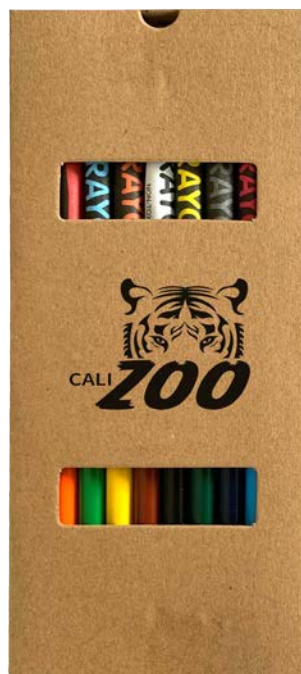

99920

25005

Writing Instruments

11169

11161

11131

#11169 CRAFT SET

- Set Includes Thirty Unlined Pages, Eraser, Pencil Sharpener and Six Colored Pencils
- Pencil Colors Include Black, Brown, Red, Yellow, Navy Blue and Green
- Easy Carry Handle