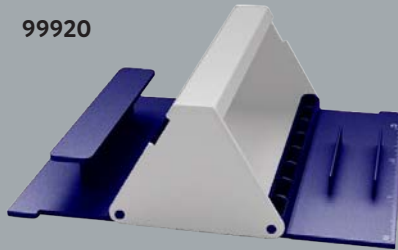

99920

25005