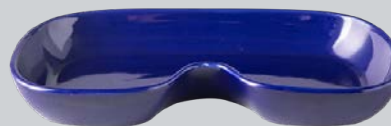

Sunglasses & Eyewear

#6280 BAMBOO SUNGLASS CASE
• Made Of Bamboo

#76253 CATCHALL CERAMIC EYEWEAR TRAY
• Made Of Stoneware

#6294 TIE-DYE MALIBU SUNGLASSES
• Made Of ABS-PMMA Material
• UV400 Lenses Provide 100% UVA And UVB Protection

Sunglasses Not Included

6294

76253