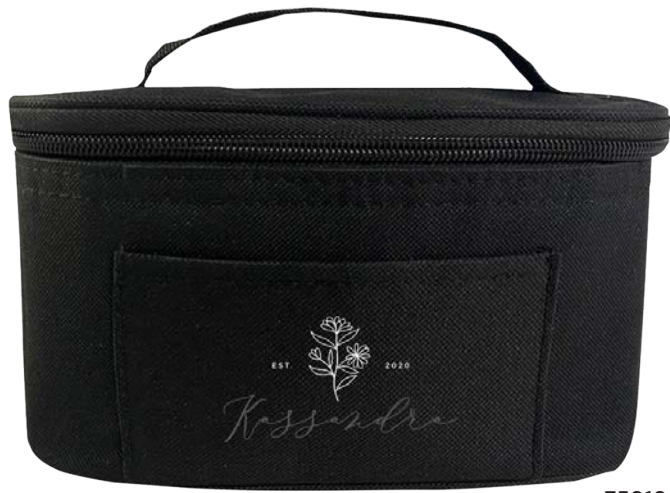

35018

- #35018 TAKE A HIKE COOLER BACKPACK**
- Made Of 600D Polyester
 - PEVA Lining
 - Adjustable Padded Shoulder Straps And Web Carrying Handle
 - Zippered Main Compartment
 - Front Pocket · 2 Side Mesh Pockets
 - Holds Up To 24 Cans · Spot Clean/Air Dry

30044

- #30044 HYBRID FOOD MAT TOTE BAG**
- Made of 200D Polyester · PEVA Lining
 - Unfolds For Use As A Food Mat
 - Zippered Main Compartment
 - Spot Clean/Air Dry

35010

**#35010 INSULATED BENTO BOX
CARRYING CASE**