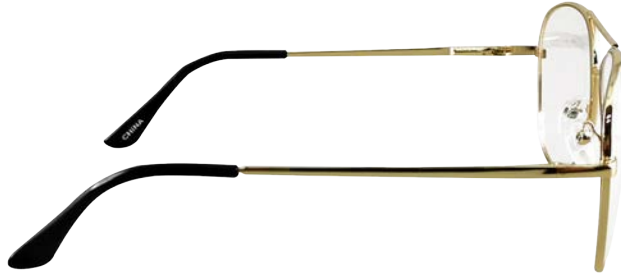

Sunglasses Not Included

6294

76253

6289

#6289 BLUE LIGHT BLOCKING AVIATOR GLASSES

- Made Of Metal
- Filters Out Blue Light To Improve Dry Eyes, Blurry Vision and Eye Strain

6281

#6281 BAYCLIFF BLUE LIGHT BLOCKING GLASSES

- Made Of ABS-PMMA Material
- Filters Out Blue Light To Improve Dry Eyes, Blurry Vision and Eye Strain

6282

#6282 ROUND BLUE LIGHT BLOCKING GLASSES

- Made Of ABS-PMMA Material
- Filters Out Blue Light To Improve Dry Eyes, Blurry Vision and Eye Strain