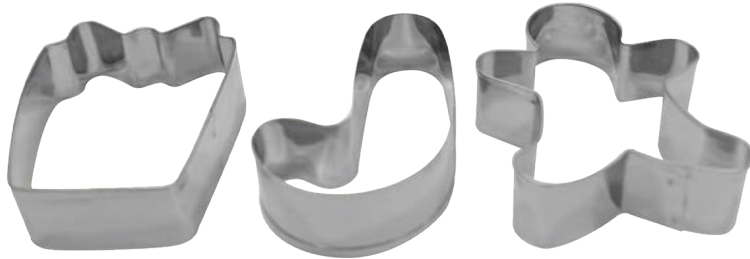

75006

20018

75018

#75006 HOLIDAY COOKIE CUTTER SET

- Set Includes Gingerbread, Present And Candy Cane Shapes
- Protective Tin Travel Case

#20018 BIGTIME BOTTLE & JAR OPENER

- Opens Jars, Twist-Top Or Pop Top Bottles With Ease
- Silicone Loop Stretches To Open A Variety Of Jar Sizes

#75018 - 4-PC. STAINLESS STEEL MEASURING SPOONS

- Measurements: 1/4 Teaspoon, 1/2 Teaspoon, 1 Teaspoon, 1 Tablespoon
- Printable Tag With Split Ring Secures Spoons For Easy Storage
- Measuring Scales Molded On Handles
- Meets FDA Requirements • BPA Free
- Hand Wash Recommended