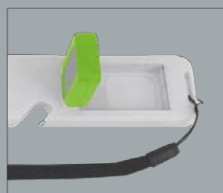

Tools, Lights & Key Tags

#20025 BAMBOO POP-UP LANTERN WITH SPEAKER

- 3 Extra Bright White COB Strips
- Lights Up Automatically When Opened And Turns Off When Collapsed
- Slide Up Or Down To Control The Brightness
- Convenient Hooks For Easy Hanging
- 3 AA Batteries Included For Lantern
- Wireless Speaker Featuring High Definition Bluetooth® 3.0 Technology
- Simply Pair Your Device To Enjoy Dynamic Stereo Sound
- LED Indicator Light
- Features A Micro USB Input (Cord Included)
- 600 mAh Lithium Polymer Battery
- Pairs From Up To 30 Feet Away · Up To 2 Hours Of Play Time

#20011 - 4-IN-1 MULTI TOOL

- Extra Bright White LED Light
- 1 Flat Head And 1 Phillips Head Bits
- Magnetic Port For Accepting Bits · Bottle Opener
- Extra Bright Rotating COB Light
- Slide Switch To Turn On/Off · Easy Carry Strap
- Button Cell Batteries Included

#20014 MAGNETIC COB FLASHLIGHT

- Extra Bright White COB Light
- Push Button To Turn Light On/Off
- Three Light Settings - High, Low and Flashing
- Clip Easily Attaches To Backpack, Belt Or Pocket
- Magnet On Bottom · Button Cell Batteries Included

#2409 COB KEY LIGHT

- Extra Bright COB Light · Push Button To Turn Light On/Off
- Two Light Settings - High and Flashing
- Split Ring Attachment · Button Cell Batteries Included

2409