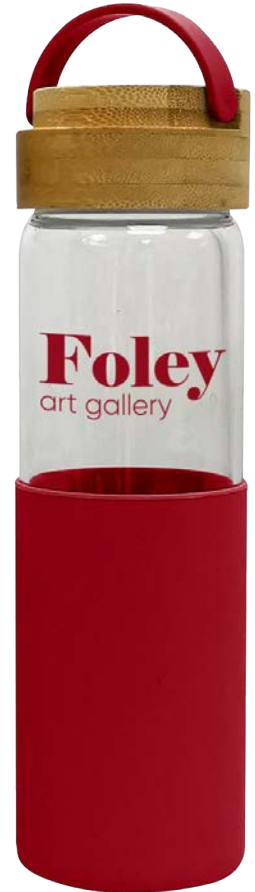

50020

5523

50128

50109

#50020 - 28 OZ. POLY-CLEAR™ FITNESS BOTTLE

- Made With PET Material
- Leak-Resistant Push Pull Lid
- Made In The USA
- Meets FDA Requirements
- BPA Free
- Hand Wash Recommended

#5523 - 24 OZ. TRITAN™ BANDED GRIPPER BOTTLE WITH WIRELESS EARBUDS