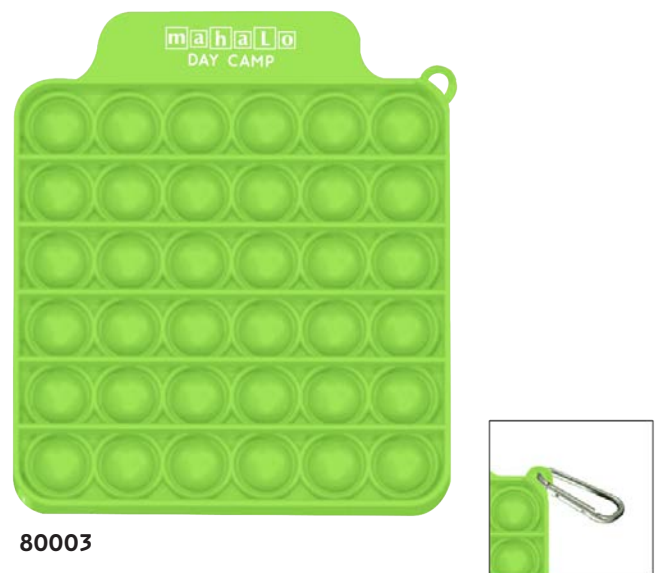

80003

1. **#80003 PUSH POP SQUARE STRESS RELIEVER GAME**
2. Made Of Silicone Material
   - Fun Stress Reliever
   - Press Bubbles Down To Relieve Stress
   - Make Your Own Pattern By Pressing On Different Bubbles Or Just Press For Fun
   - Encourages Focus And Self-Soothing For Users With Anxiety, Attention Disorders And More
   - Perfect For Reducing Stress And Boredom
   - Fun For All Ages 3+