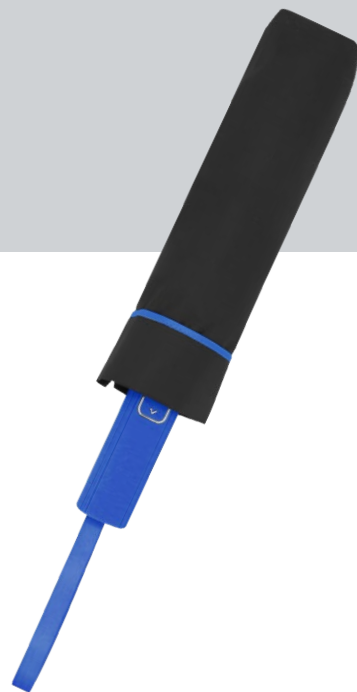

#7853 MICROFIBER SPORT TOWEL

- 88% Polyester, 12% Polyamide
- Overlocked Edges

**#45001 - 46" ARC TEMPLETON
TELESCOPIC UMBRELLA**

- Automatic Open · Metal Frame
- Rubberized Handle · Pongee Material
- 14" Folded